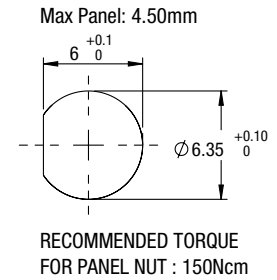

Housing and environmental conditions

Storage temperature (no ice)	-20 ... 80 °C
Operation temperature	-20 ... 80 °C
Ingress Protection	IP67 only when mated
Mounting	Panel mount option, see fig. 1
Housing material	PE
Dimensions	see fig. 2
Weight	90 g (2.5 m) 180 g (5 m) 340 g (10 m) 630 g (20 m)

fig. 1. Mounting

fig. 2. Dimensions (mm)

Technical approvals, conformities

Standards RoHs: compliant