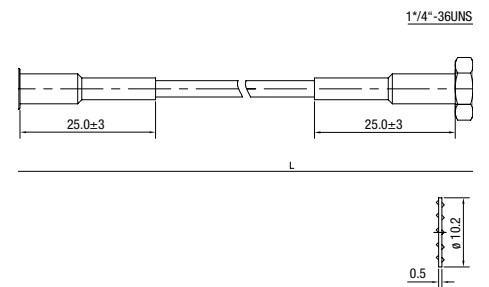

Housing and environmental conditions

Storage temperature (no ice)	-20 ... 80 °C
Operation temperature	-20 ... 80 °C
Ingress Protection	IP67 only when mated
Mounting	Panel mount option, see fig. 1
Housing material	PE
Dimensions	see fig. 2
Weight	90 g (2.5 m) 180 g (5 m) 340 g (10 m) 630 g (20 m)

fig. 1. Mounting

fig. 2. Dimensions (mm)

Technical approvals, conformities

Standards RoHs: compliant